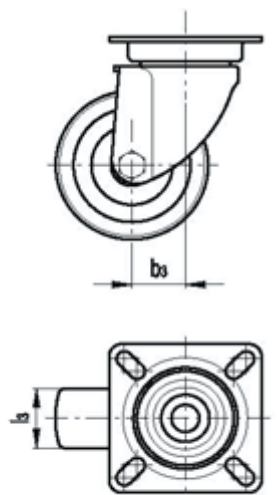

Article number: 2314451996

Description: E+G rubber wheel 451996
RE.C7-040-SBL Turning plate without brake

Measures

B	= 42	H	= 59
b1	= 30	L	= 42
b2	= 33	l1	= 30
b3	= 24	l2	= 33
Code	= 451996	l3	= 18
D	= 40	s	= 5
Dynamic load (N)	= 300	Type	= RE.C7-040-SBL
g	= 120		